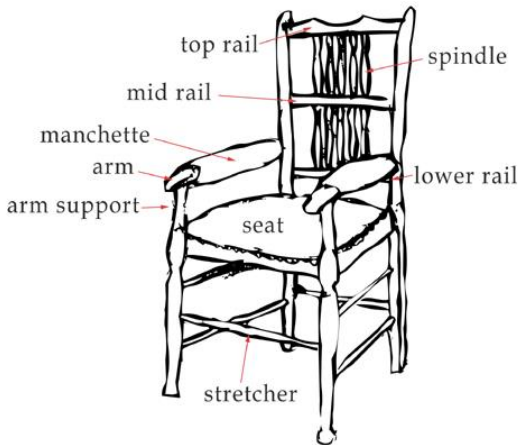

ANSWER KEYS – American Decorative Arts

CHAIR PART LABELS:

STYLE CHARACTERISTICS QUIZ:

17th Century
Heavy use of gilding

William and Mary
Delicate and linear forms

Queen Anne
Use of bear's feet

Chippendale
Massive furniture

Federal
Elongated proportions

Empire
Spanish feet

STYLE QUIZ:

(In order from top to bottom, left to right)

4. Chippendale
6. Empire
3. Queen Anne
1. 17th Century
5. Federal
2. William and Mary